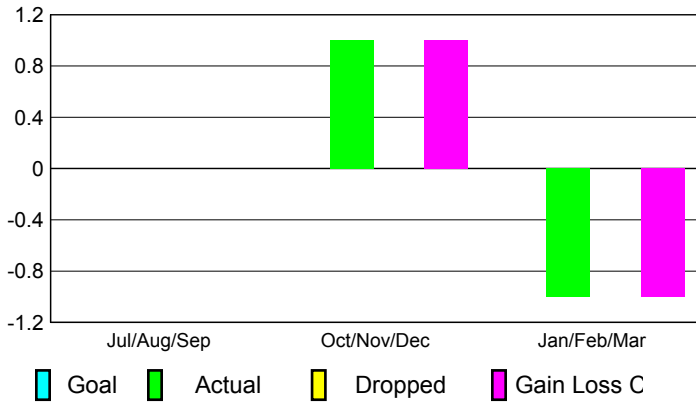

2008-2009 GMT Quarterly Report for District (or Undistricted) **District 409**

GMT: NORBERT BATIONO

Location: REPUBLIC OF RWANDA

GMT CA: 6

CLUBS

Club Results 2008-2009

Clubs 2007-2008

Month	New Club Goal	Actual New Clubs	Actual Dropped Clubs	Gain/Loss of Clubs	Gain/Loss of Clubs
Jul/Aug/Sep	0	0	0	0	0
Oct/Nov/Dec	0	1	0	1	-1
Jan/Feb/Mar	0	-1	0	-1	-1
Totals	0	0	0	0	-2

Club Results 2008-2009

Goal, New, Dropped, Gain/Loss