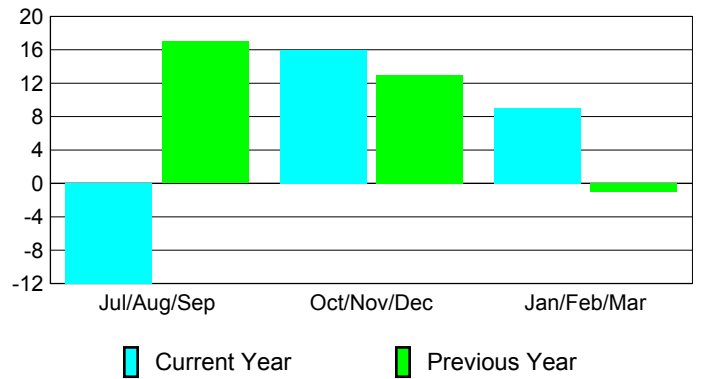

Comparison of Membership Gain/Loss

Current Year Compared to the Previous Year