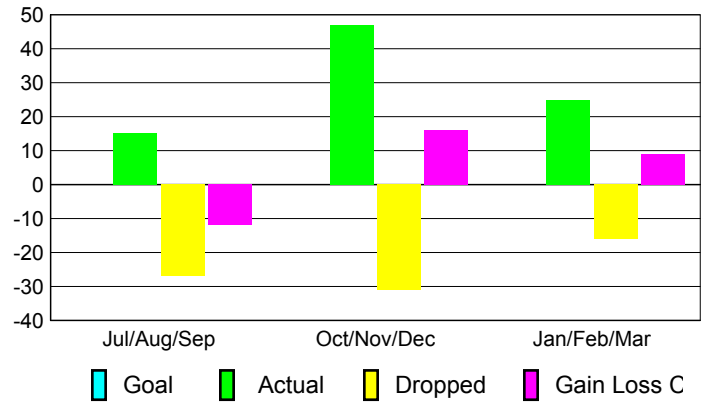

Membership Results 2008-2009

Goal, New, Dropped, Gain/Loss