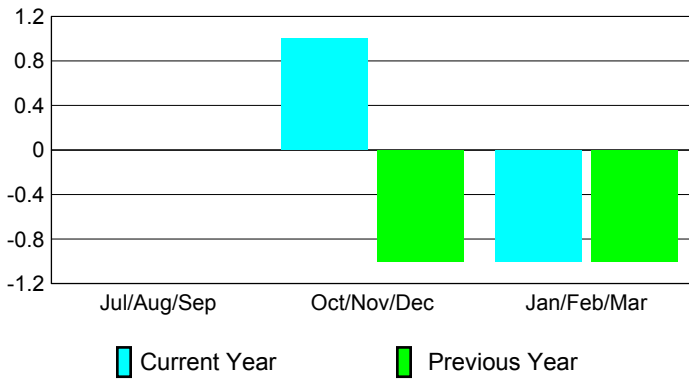

Comparison of Club Gain/Loss

Current Year Compared to the Previous Year